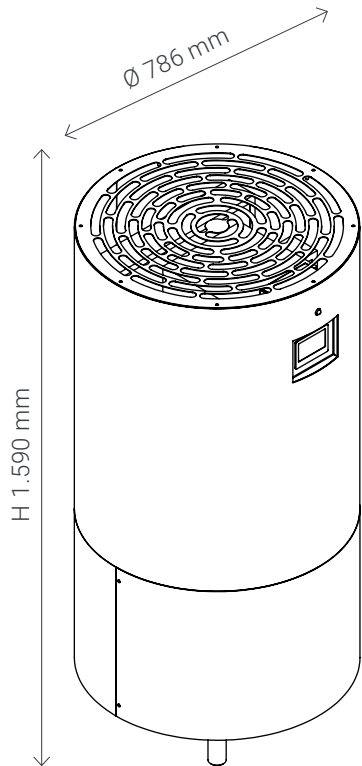

DIMENSIONS | CONTROL

DIMENSIONS

CONTROL

4.3 inch touch panel

User interface control

VITAPPOINT App

Adjustable air output

Low energy consumption