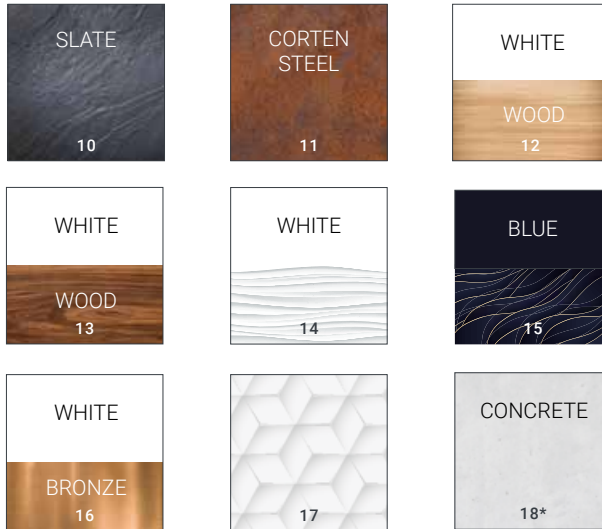

DESIGN

MOTIFS