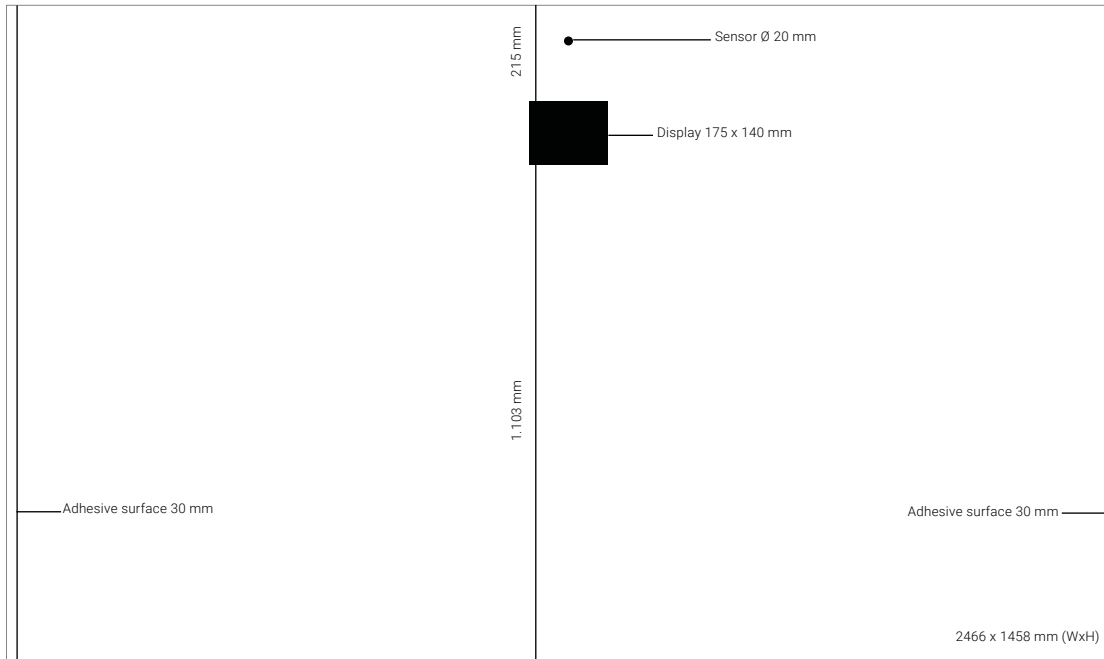

DESIGN | DIMENSIONS SERIES 5000

DESIGN DELIVERY

1. 300 dpi | CMYK color space | Print PDF
2. No recess in the display, it is cut out
3. No recess in the sensor, it is cut out
4. No bleed
5. Delivery of the lower and upper foil in one piece